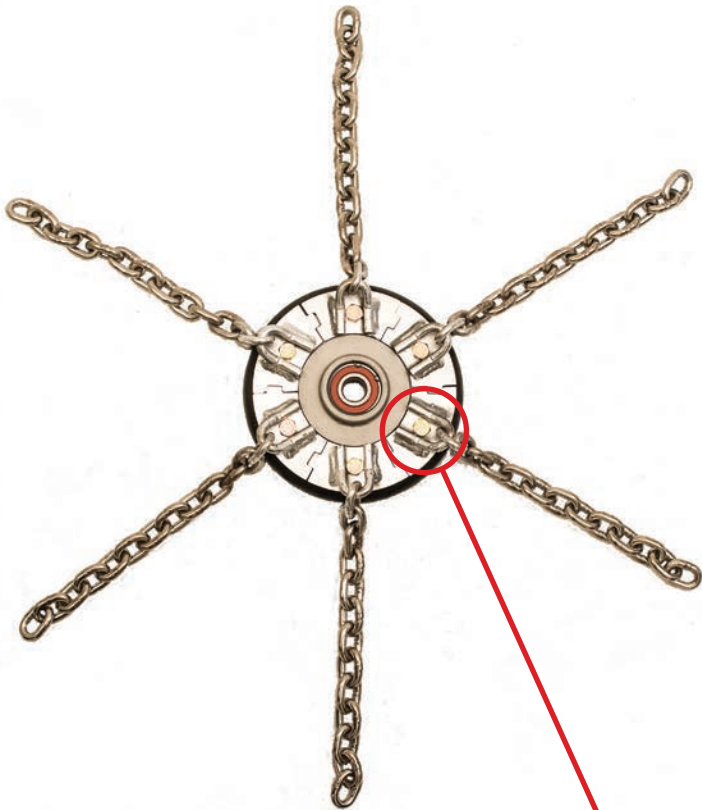

INSTA-CHAIN™

The AUTOMATIC ICECHAIN

Try our **SPARK RESISTANT CHAIN** option!

- Available in 6 or 12 Chain options!
- Great for Propane and Fuel Delivery Trucks
- Reduces Risk
- Works driving Forward and Reverse
- Made from a Stainless Steel Alloy

Same great features!
Individually replaceable Chain Stands!
and ...
Greaseable Wheel Bearing!

Specify SPARK RESISTANT when ordering

Spark Resistant Replacement Part Numbers

- 6 Chain Wheel - 0969
- 12 Chain Wheel - 09669
- Individual Chain Strands**
- Single Chain Strand - 0959
- Double Chain Strand - 09569